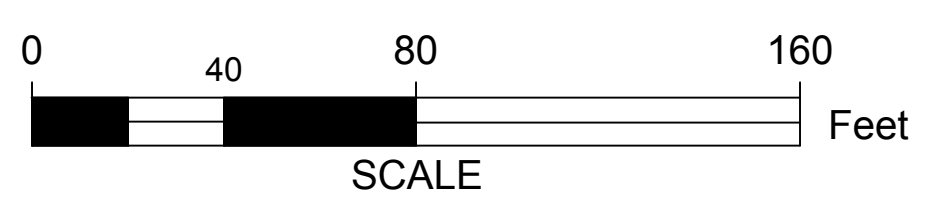

Methuen Fire Ladder 44.5'

	feet
Width	: 8.14
Track	: 7.61
Lock to Lock Time	: 6.0
Steering Angle	: 33.6

600 Unicorn Park Drive ▲ Woburn, MA 01801
 Phone: 781.932.3201 ▲ Fax: 781.932.3413
 www.baysideengineering.com