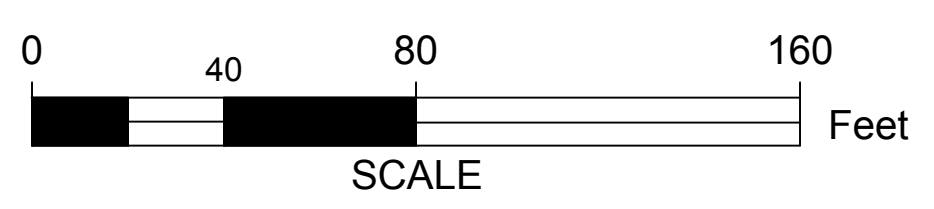

Methuen Fire Ladder 44.5'

	feet
Width	: 8.14
Track	: 7.61
Lock to Lock Time	: 6.0
Steering Angle	: 33.6

600 Unicorn Park Drive ▲ Woburn, MA 01801  
 Phone: 781.932.3201 ▲ Fax: 781.932.3413  
 www.baysideengineering.com

Proposed Self-Storage Facility  
 14 Calumet Street  
 Methuen, MA

**AUTOTURN  
 FIRETRUCK EXITING**

Scale: 1"=40'  
 Sheet 2 of 2

Date: 6/30/2020